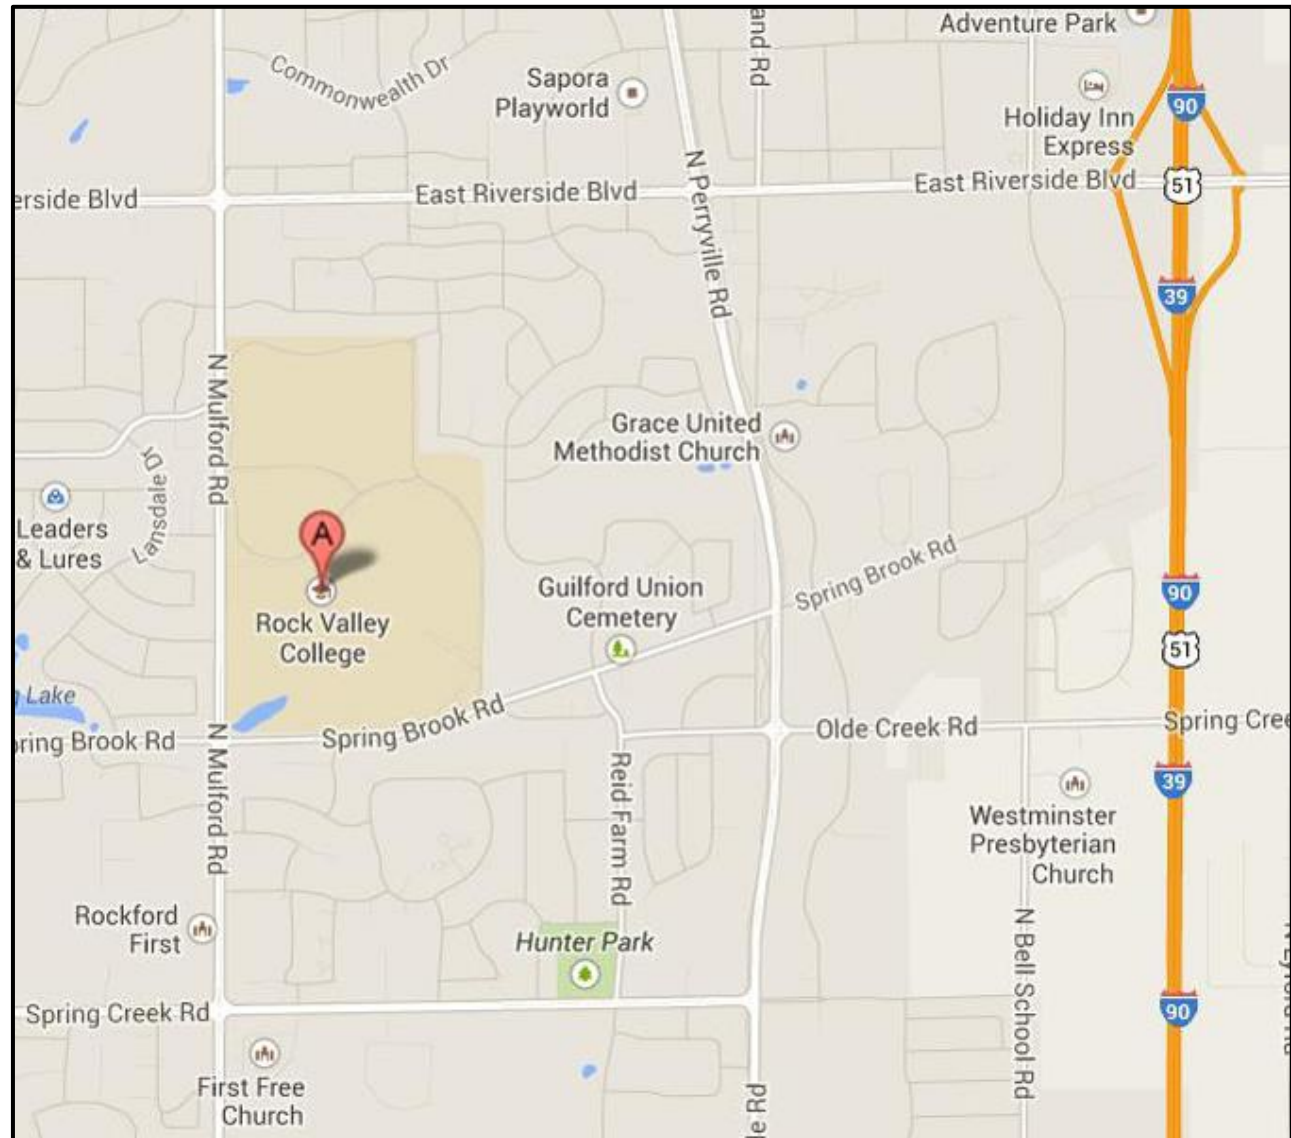

Directions to Wild Ones Meeting Location at Rock Valley College:

1. If arriving by the I-90 tollway, exit at Riverside Blvd.
2. Go west on Riverside and turn left at Mulford Road.
3. Enter campus at the main entrance on the left from Mulford Road, second stop light on Mulford.
4. Keep on entrance drive as it curves left, turn right at the stop sign and into parking lot #2.
5. Park in front of the Woodward Technology Center (WTC).
6. Enter the central doors to the WTC on the first floor.
7. There will be signs directing you to the left to the meeting room.

Rock Valley College
3301 N Mulford Road
Woodward Technology Center
Rockford, IL 61114

EAST RIVERSIDE BLVD

To I-90 Tollway →

Rock Valley College Main Campus

= Stoplight

= Wild Ones