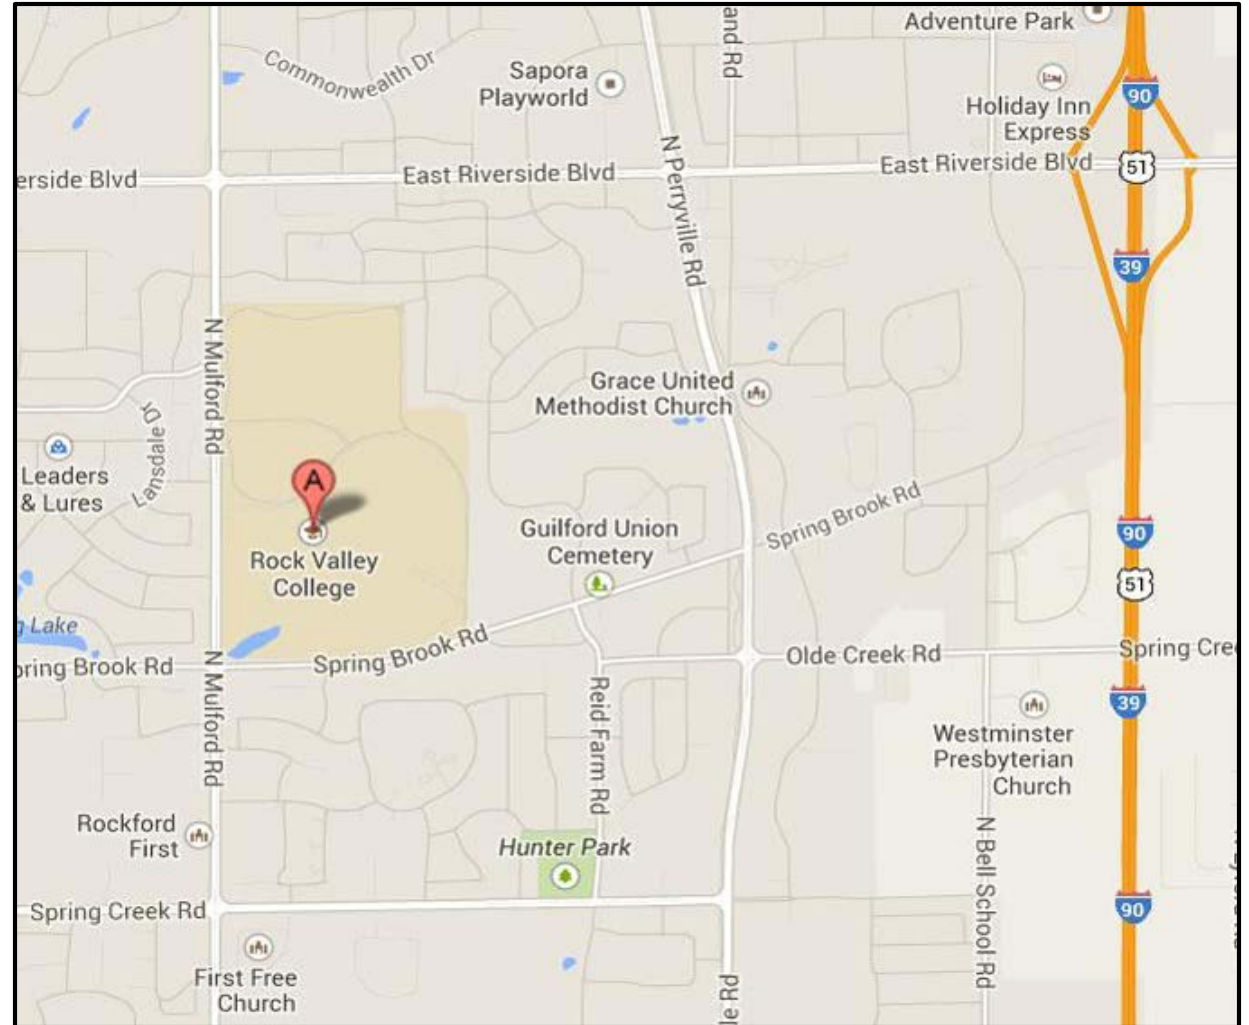

## Directions to Wild Ones Meeting Location at Rock Valley College

**Rock Valley College**  
**3301 N Mulford Road**  
**Physical Education Center**  
**Room PEC 0110**  
**Rockford, IL 61114**

1. If arriving by the I-90 tollway, exit at Riverside Blvd.
2. Go west on Riverside and turn left at Mulford Road.
3. Enter the RVC campus at the main entrance on the left from Mulford Road, second stop light on Mulford.
4. Continue on the entrance drive as it curves left, turn right at the stop sign and then into parking lot #2.  
See next page for the campus map and directions.

5. Park in front of the Physical Education Center. (PEC)
6. Enter the south doors to the PEC on the first floor.

Enter Door A of the PEC.

7. Either go down the stairs to the basement or follow the signs directing you to the left to the elevator and take the elevator to the basement. The greeter's table will be to the left near the doors of PEC 0110.